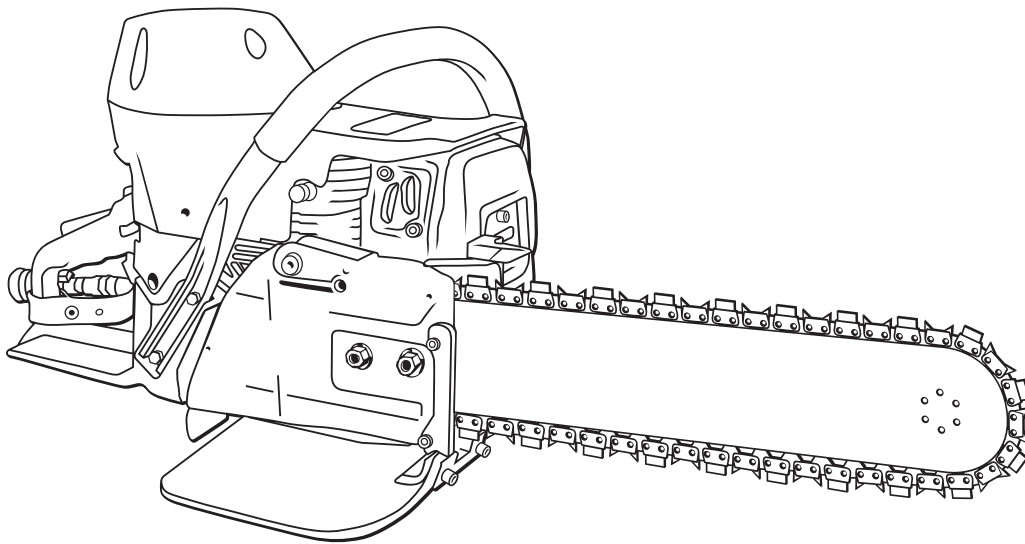

Replacement Parts

680GC Gas Concrete Saw

TABLE OF CONTENTS

680GC Gas Concrete Saw

ITEM DESCRIPTION	KEY	PAGE
Starter Assembly	A	1
Flywheel & Starter Pawl Assembly	B	2
Ignition Assembly	C	3
Cylinder & Intake Assembly	D	4
Muffler Assembly	E	5
Crankshaft Assembly	F	6
Clutch Assembly	G	7
Crankcase Assembly	H	8
Fuel Tank & Handle Assembly	I	9
Air Intake Assembly	J	10
WallWalker & Water Delivery System	K	11
Side Cover Assembly	L	12
Carburetor Repair Kit	M	13
Gas Saw Service Kit	N	14

Key #	Part No.	Description	
A01	73230	Screw	
A02	530208	Starter Rope Handle	
A03	73904	Starter Rope	
A04	531103	Starter Coil Spring & Housing	
A05	71451	Starter Case Plate	
A06	505380	Screw	
A07	528661	Starter Rope Pulley	
A08	73905	Starter Pulley Washer	
A09	73907	Starter Pulley Screw	
A10	528637	Starter Cover Assembly	
A11	530367	Starter Assembly Washer	
A12	532026	Spring Housing Washer	
A13	508853	Starter Assembly Cap	

Key #	Part No.	Description
D01	73867	Intake Manifold Clamp
D02	73868	Rear Manifold
D03	73869	Wrist Pin Needle Bearing
D04	71413	Complete Piston/Cylinder Assembly
D05	71412	Cylinder Base Gasket Assembly
D06	514770	Spark Plug
D11	73874	Cylinder Bolt
D13	73898	Carburetor Pulse Tube
D16	528628	Carburetor, Walbro WJ-122
D17	73901	Intake Manifold Flange Screw
D19	73895	Carburetor Support Bracket
D20	71642	Decompression Valve
D21	73947	Intake Manifold Flange
D22	71735	Intake Manifold
D23	73888	Carburetor Spring
D24	73897	Washer
D25	505469	Screw & Washer
D26	73866	Screw
D27	517547	Screw Guide.00