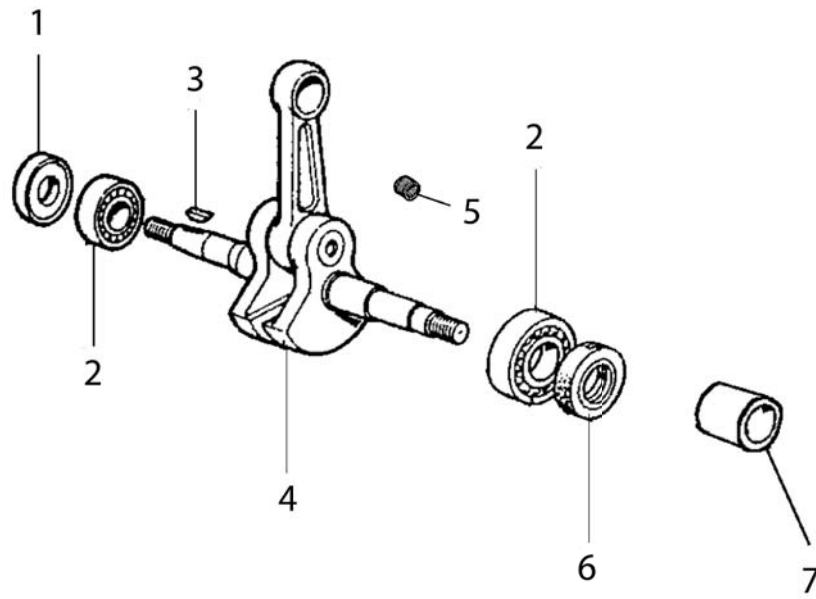

Key #	Part No.	Description	
A01	73230	Screw	
A02	530208	Starter Rope Handle	
A03	73904	Starter Rope	
A04	531103	Starter Coil Spring & Housing	
A05	71451	Starter Case Plate	
A06	505380	Screw	
A07	528661	Starter Rope Pulley	
A08	73905	Starter Pulley Washer	
A09	73907	Starter Pulley Screw	
A10	528637	Starter Cover Assembly	
A11	530367	Starter Assembly Washer	
A12	532026	Spring Housing Washer	
A13	508853	Starter Assembly Cap	

Key #	Part No.	Description
D01	73867	Intake Manifold Clamp
D02	73868	Rear Manifold
D03	73869	Wrist Pin Needle Bearing
D04	71413	Complete Piston/Cylinder Assembly
D05	71412	Cylinder Base Gasket Assembly
D06	514770	Spark Plug
D11	73874	Cylinder Bolt
D13	73898	Carburetor Pulse Tube
D16	528628	Carburetor, Walbro WJ-122
D17	73901	Intake Manifold Flange Screw
D19	73895	Carburetor Support Bracket
D20	71642	Decompression Valve
D21	73947	Intake Manifold Flange
D22	71735	Intake Manifold
D23	73888	Carburetor Spring
D24	73897	Washer
D25	505469	Screw & Washer
D26	73866	Screw
D27	517547	Screw Guide.00

Key #	Part No.	Description
C17	73239	Ignition Toggle Switch Nut
C18	73238	Ignition Toggle Plate On/Off
C19	73237	Switch, Ignition Toggle
C20	73919	Ignition Toggle Cable
C21	73914	Screw
C22	73285	Washer
C23	73890	Washer
C24	73241	Spark Plug Cap
C25	73917	Spark Plug Spring
C26	528639	Ignition Coil with Spark Plug Lead & Primary
C27	71449	Switch Ground Connection Plate

Key #	Part No.	Description
F01	73877	Crankshaft Seal Flywheel Side
F02	73209	Crankshaft Bearing
F03	73878	Crankshaft Flywheel Woodruff Key
F04	71410	Crankshaft Assembly
F05	73869	Wrist Pin Needle Bearing
F06	73289	Clutch Side Main Bearing Seal, Inside
F07	71452	Crankshaft Bushing