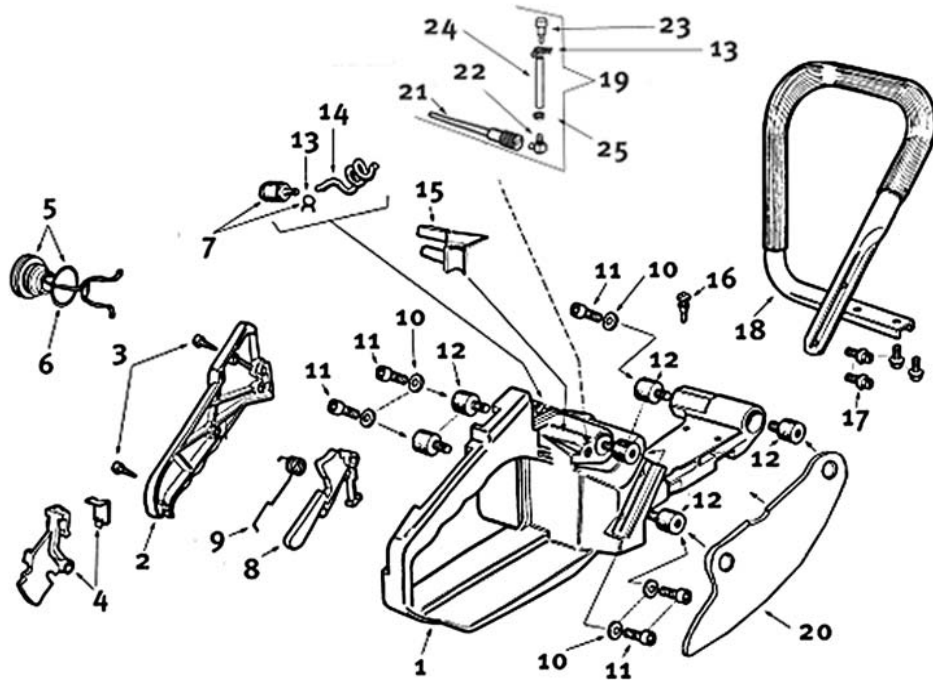

Key #	Part No.	Description	
I01	528655	Fuel Tank Assembly	
I02	531105	Rear Handle Half	
I03	73976	Screw	
I04	530479	Throttle Lever	
I05	530471	Fuel Cap Assembly, with Outer Seal Ring	
I06	73448	Fuel Cap O-Ring	
I07	73459	Fuel Filter	
I08	532028	Trigger Lockout Lever	
I09	73988	Trigger Lockout Lever Spring	
I10	73897	Washer	
I11	73982	Screw	
I12	73980	Shock Absorber	
I13	71588	Clip, Fuel Filter	
I14	73375	Fuel Line	
I15	71745	Shock Absorber, Rear Handle	
I16	73270	Bumper, Shock Absorber, Fuel Tank Top	
I17	73983	Front Handle Bolt	
I18	509205	Front Handle	
I19	71748	Fuel Breather Complete	
I20	71766	Water Deflector, Bottom	
I21	71751	Breather Tube Body	
I22	71759	Breather Tube Elbow	
I23	71761	Fuel Breather, Remote	
I24	71777	Breather Tube Extension	
I25	71760	Tube Clamp, No Tabs