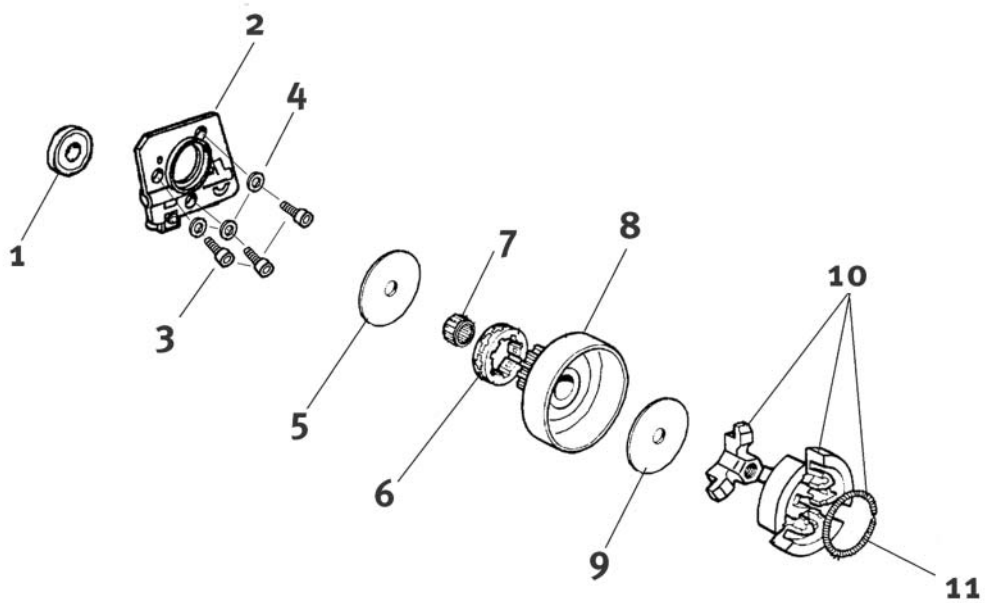

Key #	Part No.	Description	
A01	73230	Screw	
A02	530208	Starter Rope Handle	
A03	73904	Starter Rope	
A04	531103	Starter Coil Spring & Housing	
A05	71451	Starter Case Plate	
A06	505380	Screw	
A07	528661	Starter Rope Pulley	
A08	73905	Starter Pulley Washer	
A09	73907	Starter Pulley Screw	
A10	528637	Starter Cover Assembly	
A11	530367	Starter Assembly Washer	
A12	532026	Spring Housing Washer	
A13	508853	Starter Assembly Cap	

Key #	Part No.	Description
C17	73239	Ignition Toggle Switch Nut
C18	73238	Ignition Toggle Plate On/Off
C19	73237	Switch, Ignition Toggle
C20	73919	Ignition Toggle Cable
C21	73914	Screw
C22	73285	Washer
C23	73890	Washer
C24	73241	Spark Plug Cap
C25	73917	Spark Plug Spring
C26	528639	Ignition Coil with Spark Plug Lead & Primary
C27	71449	Switch Ground Connection Plate

Key #	Part No.	Description
D01	73867	Intake Manifold Clamp
D02	73868	Rear Manifold
D03	73869	Wrist Pin Needle Bearing
D04	71413	Complete Piston/Cylinder Assembly
D05	71412	Cylinder Base Gasket Assembly
D06	514770	Spark Plug
D11	73874	Cylinder Bolt
D13	73898	Carburetor Pulse Tube
D16	528628	Carburetor, Walbro WJ-122
D17	73901	Intake Manifold Flange Screw
D19	73895	Carburetor Support Bracket
D20	71642	Decompression Valve
D21	73947	Intake Manifold Flange
D22	71735	Intake Manifold
D23	73888	Carburetor Spring
D24	73897	Washer
D25	505469	Screw & Washer
D26	73866	Screw
D27	517547	Screw Guide.00

Key #	Part No.	Description
F01	73877	Crankshaft Seal Flywheel Side
F02	73209	Crankshaft Bearing
F03	73878	Crankshaft Flywheel Woodruff Key
F04	71410	Crankshaft Assembly
F05	73869	Wrist Pin Needle Bearing
F06	73289	Clutch Side Main Bearing Seal, Inside
F07	71452	Crankshaft Bushing