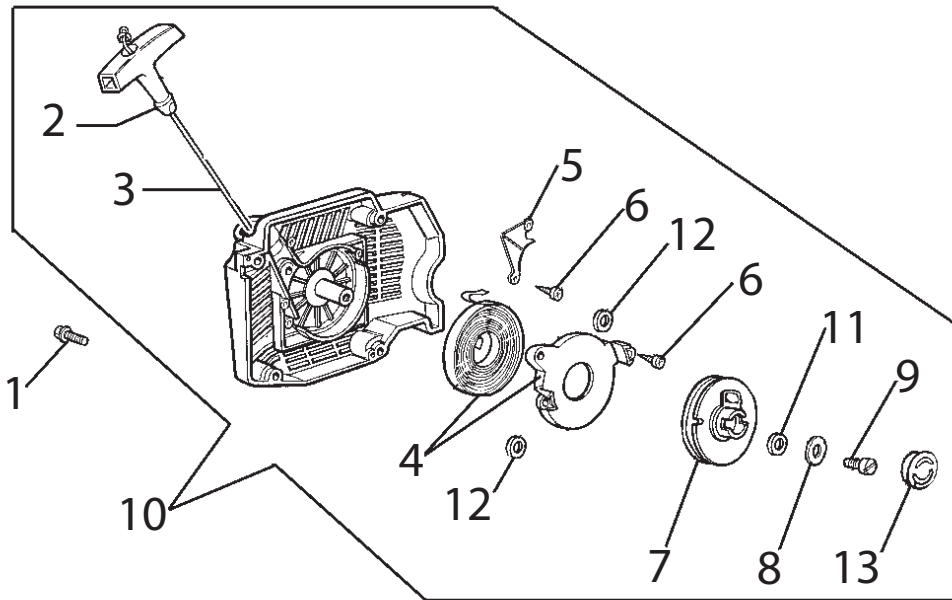

Replacement Parts

680GC Gas Concrete Saw

TABLE OF CONTENTS

680GC Gas Concrete Saw

ITEM DESCRIPTION	KEY	PAGE
Starter Assembly	A	1
Flywheel & Starter Pawl Assembly	B	2
Ignition Assembly	C	3
Cylinder & Intake Assembly	D	4
Muffler Assembly	E	5
Crankshaft Assembly	F	6
Clutch Assembly	G	7
Crankcase Assembly	H	8
Fuel Tank & Handle Assembly	I	9
Air Intake Assembly	J	10
WallWalker & Water Delivery System	K	11
Side Cover Assembly	L	12
Carburetor Repair Kit	M	13
Gas Saw Service Kit	N	14

Key #	Part No.	Description	
A01	73230	Screw	
A02	530208	Starter Rope Handle	
A03	73904	Starter Rope	
A04	531103	Starter Coil Spring & Housing	
A05	71451	Starter Case Plate	
A06	505380	Screw	
A07	528661	Starter Rope Pulley	
A08	73905	Starter Pulley Washer	
A09	73907	Starter Pulley Screw	
A10	528637	Starter Cover Assembly	
A11	530367	Starter Assembly Washer	
A12	532026	Spring Housing Washer	
A13	508853	Starter Assembly Cap	

Key #	Part No.	Description
D01	73867	Intake Manifold Clamp
D02	73868	Rear Manifold
D03	73869	Wrist Pin Needle Bearing
D04	71413	Complete Piston/Cylinder Assembly
D05	71412	Cylinder Base Gasket Assembly
D06	514770	Spark Plug
D11	73874	Cylinder Bolt
D13	73898	Carburetor Pulse Tube
D16	528628	Carburetor, Walbro WJ-122
D17	73901	Intake Manifold Flange Screw
D19	73895	Carburetor Support Bracket
D20	71642	Decompression Valve
D21	73947	Intake Manifold Flange
D22	71735	Intake Manifold
D23	73888	Carburetor Spring
D24	73897	Washer
D25	505469	Screw & Washer
D26	73866	Screw
D27	517547	Screw Guide.00

Key #	Part No.	Description
F01	73877	Crankshaft Seal Flywheel Side
F02	73209	Crankshaft Bearing
F03	73878	Crankshaft Flywheel Woodruff Key
F04	71410	Crankshaft Assembly
F05	73869	Wrist Pin Needle Bearing
F06	73289	Clutch Side Main Bearing Seal, Inside
F07	71452	Crankshaft Bushing