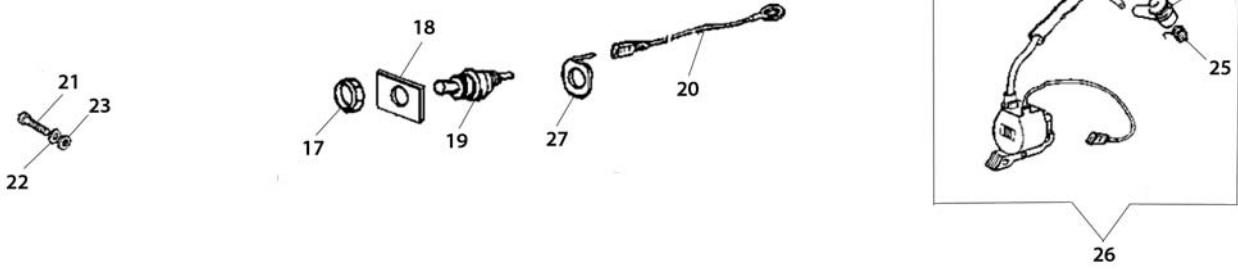

Key #	Part No.	Description
C17	73239	Ignition Toggle Switch Nut
C18	73238	Ignition Toggle Plate On/Off
C19	73237	Switch, Ignition Toggle
C20	73919	Ignition Toggle Cable
C21	73914	Screw
C22	73285	Washer
C23	73890	Washer
C24	73241	Spark Plug Cap
C25	73917	Spark Plug Spring
C26	528639	Ignition Coil with Spark Plug Lead & Primary
C27	71449	Switch Ground Connection Plate