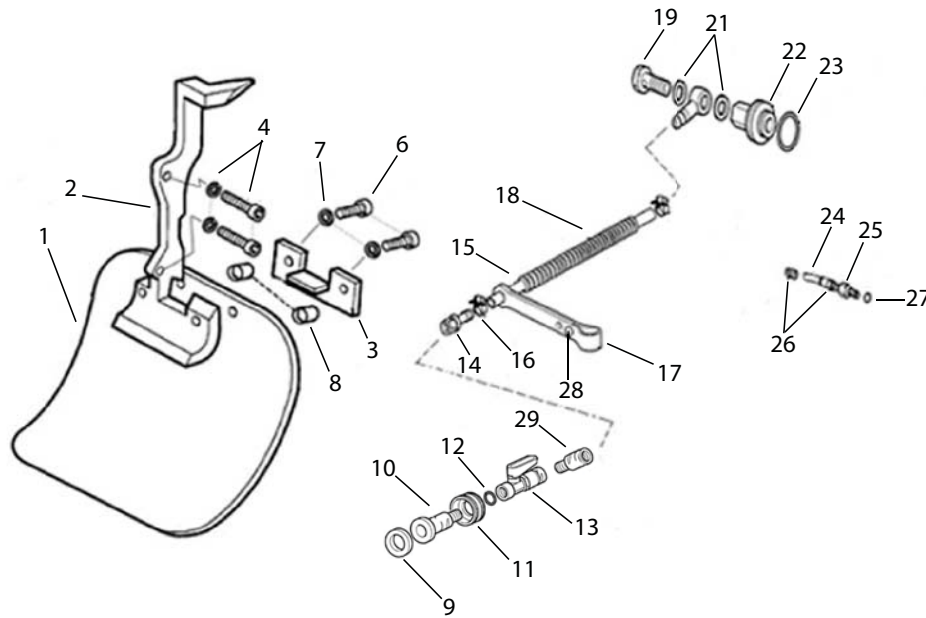

Key #	Part No.	Description	
K01	71534	Guard Flap	
K02	71532	WallWalker Lever Arm	
K03	71531	Guard Flap Clamp	
K04	505469	Screw & Washer	
K06	71479	Guard Flap Screw	
K07	73951	Washer	
K08	71480	Guard Flap Spacer	
K09	71469	Water Hose Gasket	
K10	71467	Fitting	
K11	71457	Ring Nut	
K12	71468	Water Hose O-Ring	
K13	71458	Water Shut-Off Valve	
K14	71454	Fitting	
K15	71455	Tube	
K16	71465	Hose Clamp	
K17	71461	Hose Hanger	
K18	71464	Water Hose Cover	
K19	71463	Water Hose Screw	
K20	71453	Fitting	
K21	71456	Copper Washer	
K22	73923	Water Tank Cap	
K23	73448	Fuel Cap O-Ring	
K24	71459	Tube	
K25	71470	Fitting	
K26	71471	Fitting	
K27	71472	O-Ring	
K28	71744	Hose Hanger Button	
K29	71466	Fitting