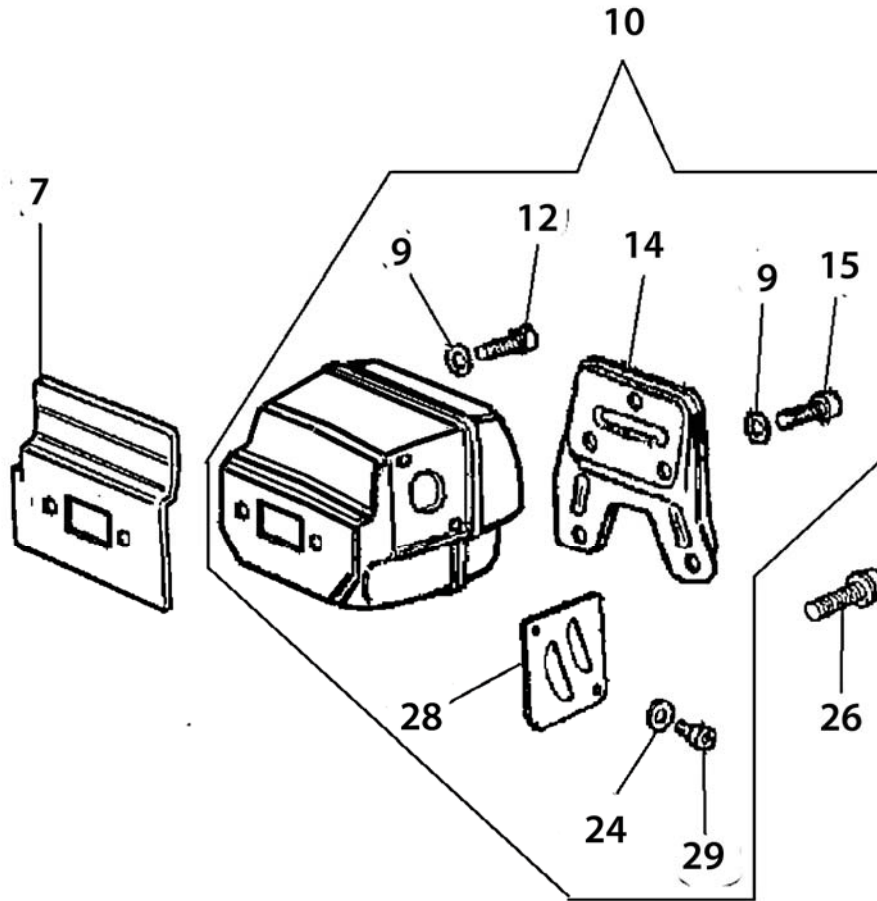

Key #	Part No.	Description	
E07	73881	Cylinder to Muffler Gasket	
E09	73327	Serrated Washer	
E10	71411	Muffler Assembly	
E12	73883	Muffler Mounting Screw	
E14	73884	Muffler Support Bracket	
E15	73885	Muffler Support Bracket Screw	
E24	73897	Washer	
E26	73866	Screw	
E28	71481	Muffler Deflector	
E29	71482	Screw