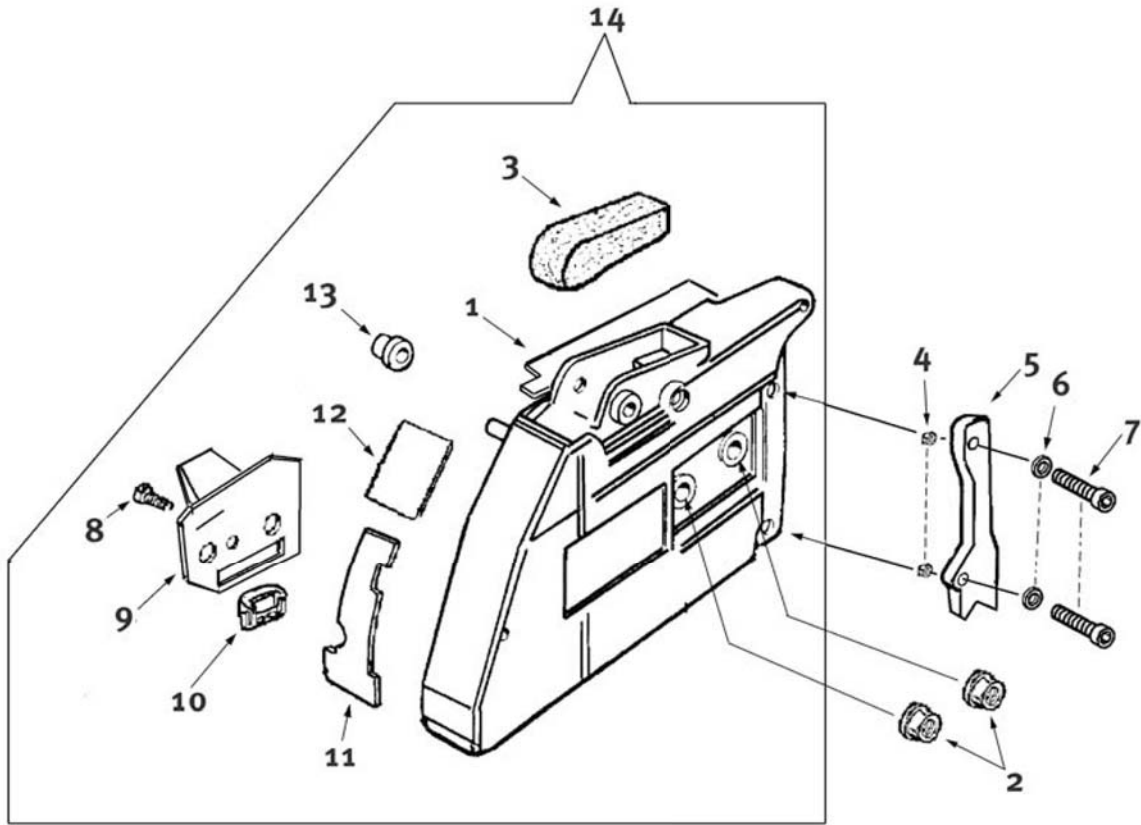

Key #	Part No.	Description	
L01	71743	Side Cover Insert, Top	
L02	73958	Side Cover Nut	
L03	71462	Chain Cover Cap	
L04	73367	Nut	
L05	71533	WallWalker Side Arm	
L06	73951	Washer	
L07	507355	WallWalker Side Arm Screw	
L08	71487	Screw	
L09	71447	Side Cover Plate	
L10	73957	Lower Guard	
L11	73972	Side Cover Insert, Bottom Rear	
L12	73948	Side Cover Insert, Top Rear	
L13	73310	Rubber Bumper Cover	
L14	528659	Side Cover Assembly, Complete