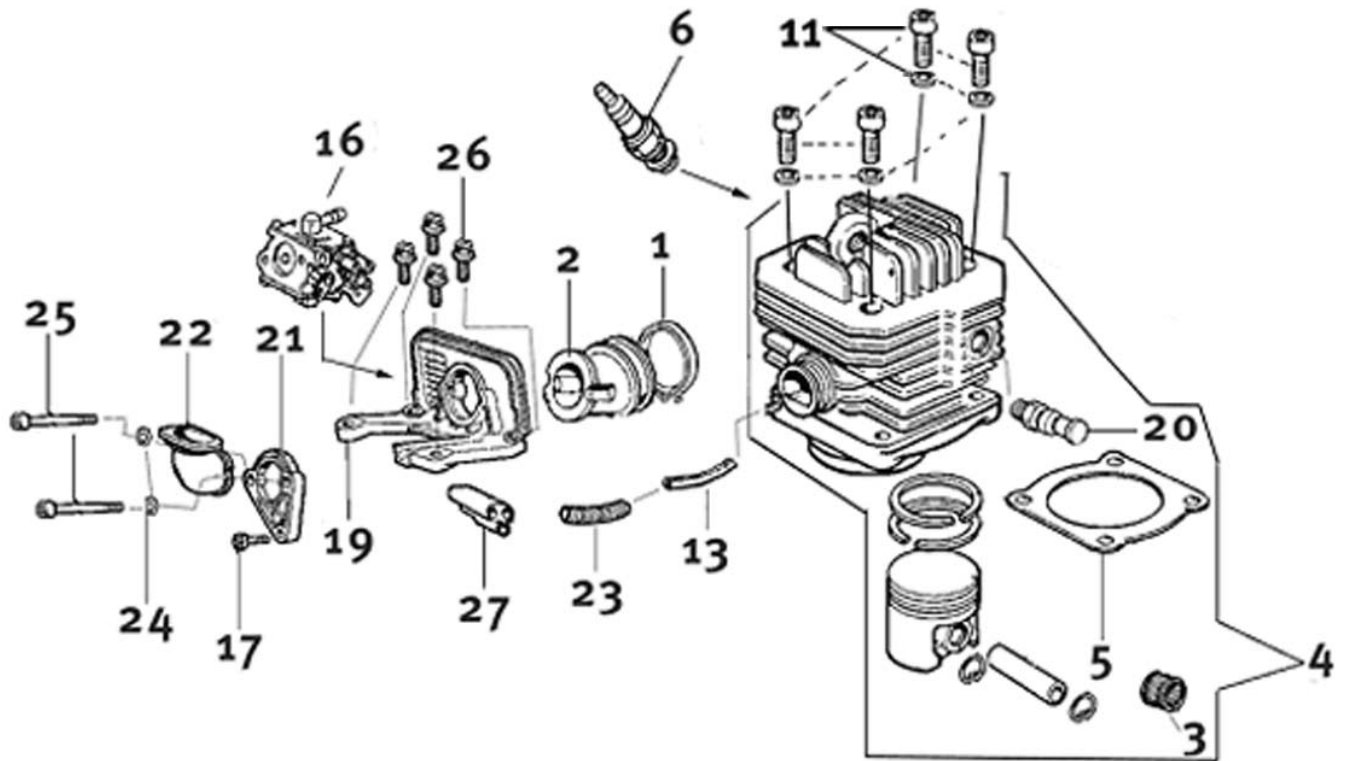

Replacement Parts

680GC Gas Concrete Saw

TABLE OF CONTENTS

680GC Gas Concrete Saw

ITEM DESCRIPTION	KEY	PAGE
Starter Assembly	A	1
Flywheel & Starter Pawl Assembly	B	2
Ignition Assembly	C	3
Cylinder & Intake Assembly	D	4
Muffler Assembly	E	5
Crankshaft Assembly	F	6
Clutch Assembly	G	7
Crankcase Assembly	H	8
Fuel Tank & Handle Assembly	I	9
Air Intake Assembly	J	10
WallWalker & Water Delivery System	K	11
Side Cover Assembly	L	12
Carburetor Repair Kit	M	13
Gas Saw Service Kit	N	14

Key #	Part No.	Description	
A01	73230	Screw	
A02	530208	Starter Rope Handle	
A03	73904	Starter Rope	
A04	531103	Starter Coil Spring & Housing	
A05	71451	Starter Case Plate	
A06	505380	Screw	
A07	528661	Starter Rope Pulley	
A08	73905	Starter Pulley Washer	
A09	73907	Starter Pulley Screw	
A10	528637	Starter Cover Assembly	
A11	530367	Starter Assembly Washer	
A12	532026	Spring Housing Washer	
A13	508853	Starter Assembly Cap	

Key #	Part No.	Description
D01	73867	Intake Manifold Clamp
D02	73868	Rear Manifold
D03	73869	Wrist Pin Needle Bearing
D04	71413	Complete Piston/Cylinder Assembly
D05	71412	Cylinder Base Gasket Assembly
D06	514770	Spark Plug
D11	73874	Cylinder Bolt
D13	73898	Carburetor Pulse Tube
D16	528628	Carburetor, Walbro WJ-122
D17	73901	Intake Manifold Flange Screw
D19	73895	Carburetor Support Bracket
D20	71642	Decompression Valve
D21	73947	Intake Manifold Flange
D22	71735	Intake Manifold
D23	73888	Carburetor Spring
D24	73897	Washer
D25	505469	Screw & Washer
D26	73866	Screw
D27	517547	Screw Guide.00

Key #	Part No.	Description
C17	73239	Ignition Toggle Switch Nut
C18	73238	Ignition Toggle Plate On/Off
C19	73237	Switch, Ignition Toggle
C20	73919	Ignition Toggle Cable
C21	73914	Screw
C22	73285	Washer
C23	73890	Washer
C24	73241	Spark Plug Cap
C25	73917	Spark Plug Spring
C26	528639	Ignition Coil with Spark Plug Lead & Primary
C27	71449	Switch Ground Connection Plate