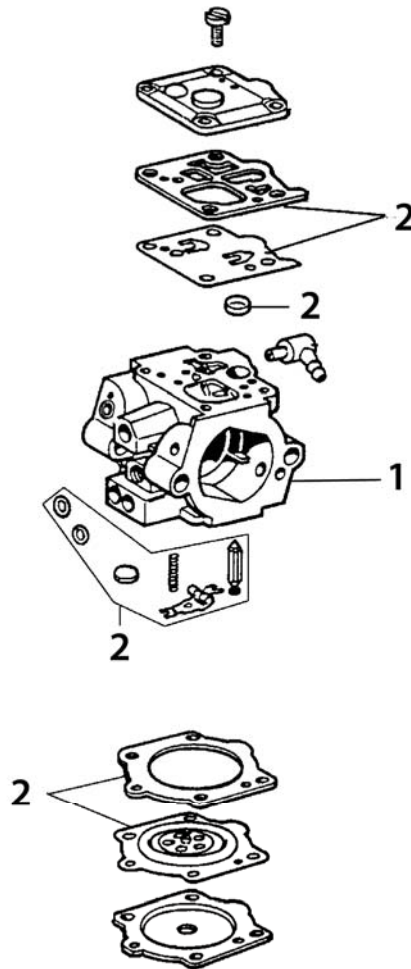

Key #	Part No.	Description	
M01	528628	Carburetor, Walbro WJ-122	
M02	73996	Carburetor Repair Kit	
Not Shown	71700	Gas Saw Service Tool Kit, includes all items in Key N	
Not Shown	528649	Decal Set	
Not Shown	71625	Carburetor Tuning Kit