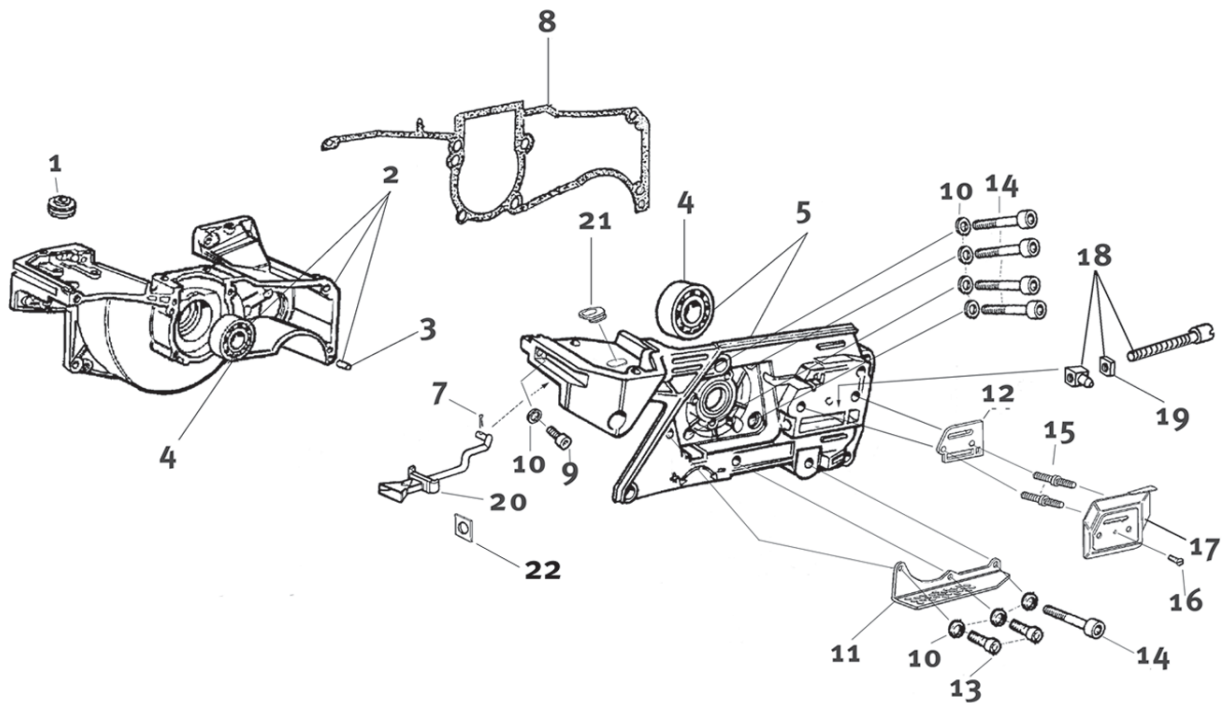

Key #	Part No.	Description
C17	73239	Ignition Toggle Switch Nut
C18	73238	Ignition Toggle Plate On/Off
C19	73237	Switch, Ignition Toggle
C20	73919	Ignition Toggle Cable
C21	73914	Screw
C22	73285	Washer
C23	73890	Washer
C24	73241	Spark Plug Cap
C25	73917	Spark Plug Spring
C26	528639	Ignition Coil with Spark Plug Lead & Primary
C27	71449	Switch Ground Connection Plate

Key #	Part No.	Description
D01	73867	Intake Manifold Clamp
D02	73868	Rear Manifold
D03	73869	Wrist Pin Needle Bearing
D04	71413	Complete Piston/Cylinder Assembly
D05	71412	Cylinder Base Gasket Assembly
D06	514770	Spark Plug
D11	73874	Cylinder Bolt
D13	73898	Carburetor Pulse Tube
D16	528628	Carburetor, Walbro WJ-122
D17	73901	Intake Manifold Flange Screw
D19	73895	Carburetor Support Bracket
D20	71642	Decompression Valve
D21	73947	Intake Manifold Flange
D22	71735	Intake Manifold
D23	73888	Carburetor Spring
D24	73897	Washer
D25	505469	Screw & Washer
D26	73866	Screw
D27	517547	Screw Guide.00

Key #	Part No.	Description
F01	73877	Crankshaft Seal Flywheel Side
F02	73209	Crankshaft Bearing
F03	73878	Crankshaft Flywheel Woodruff Key
F04	71410	Crankshaft Assembly
F05	73869	Wrist Pin Needle Bearing
F06	73289	Clutch Side Main Bearing Seal, Inside
F07	71452	Crankshaft Bushing

Key #	Part No.	Description	
G01	73931	Outer Crankcase Seal, Clutch Side	
G02	73949	Outer Crankcase Seal Body	
G03	73940	Bolt	
G04	73285	Washer	
G05	73945	Clutch Spacer Washer	
G06	70949	8T Rim Sprocket Kit	
G07	73939	Clutch Needle Bearing	
G08	71520	Clutch Drum Assembly	
G09	73941	Clutch Spacer Washer, Inside	
G10	71419	Clutch Assembly	
G11	73943	Clutch Spring	